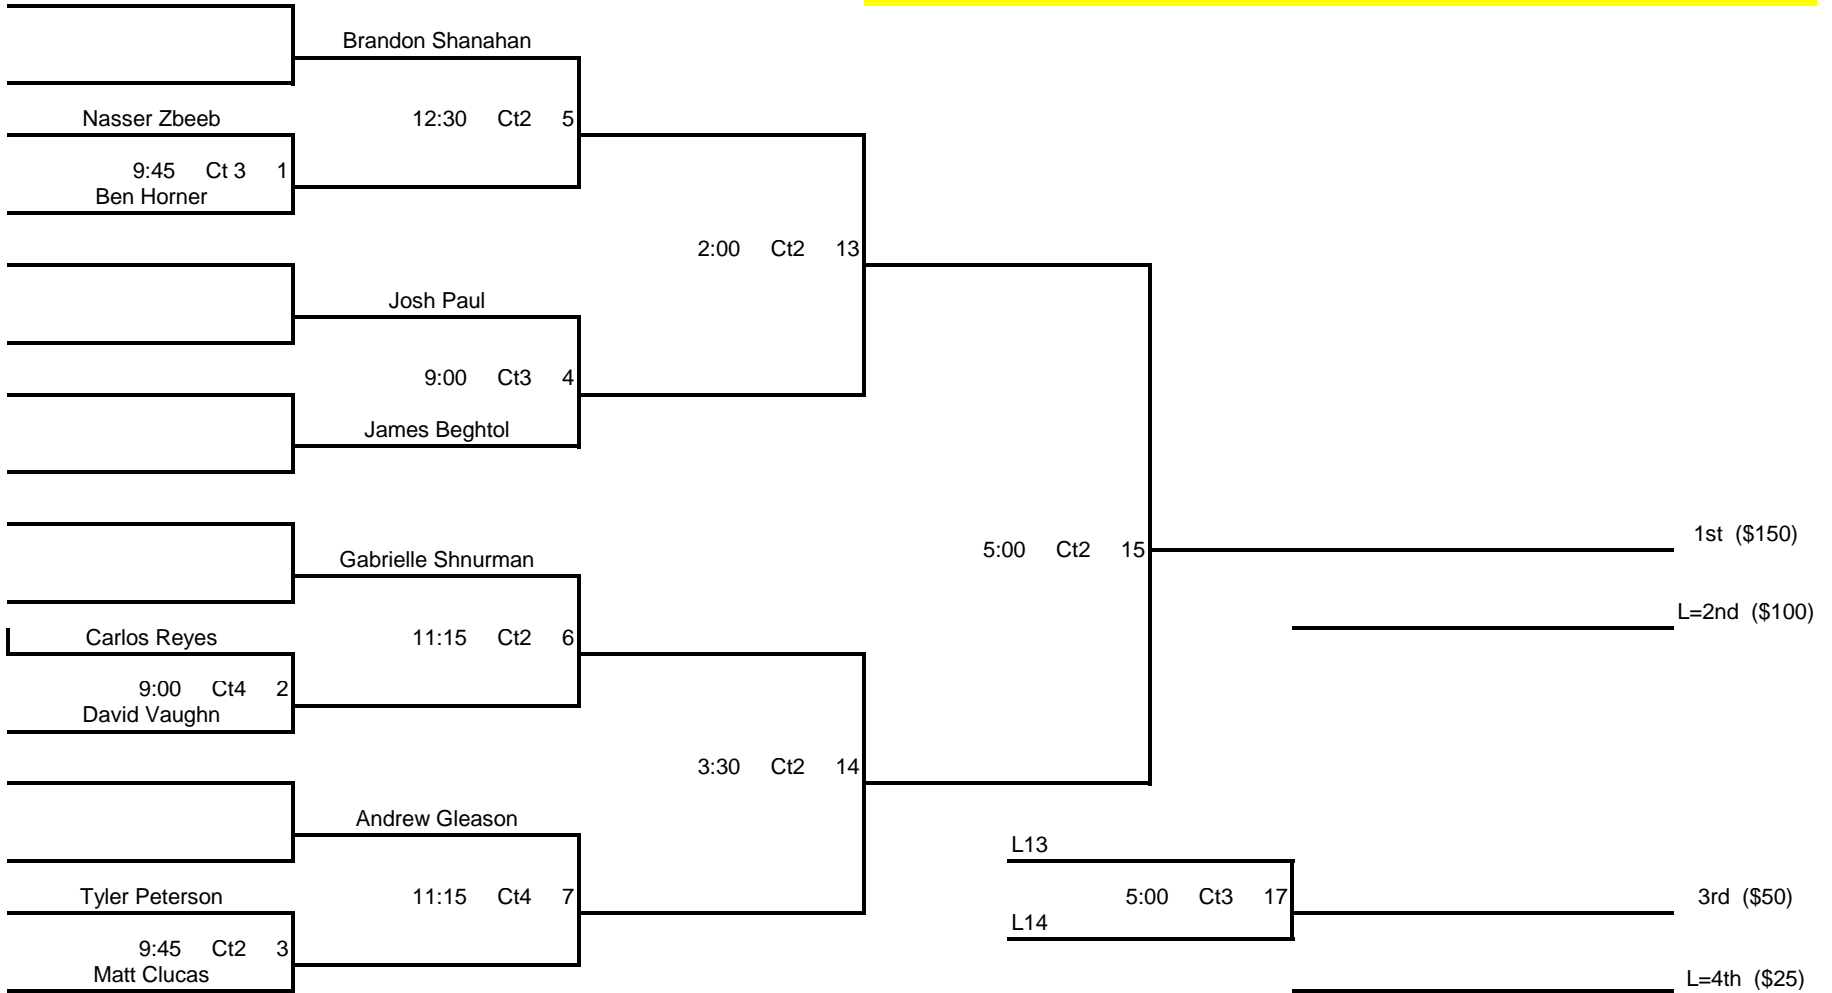

AA Singles

2 Games to 15 (win by 1); Tie-breaker to 11 (win by 1) if necessary

Tournament Bracket